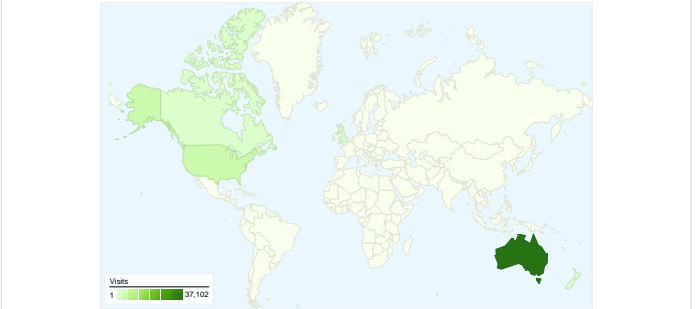

Map Overlay