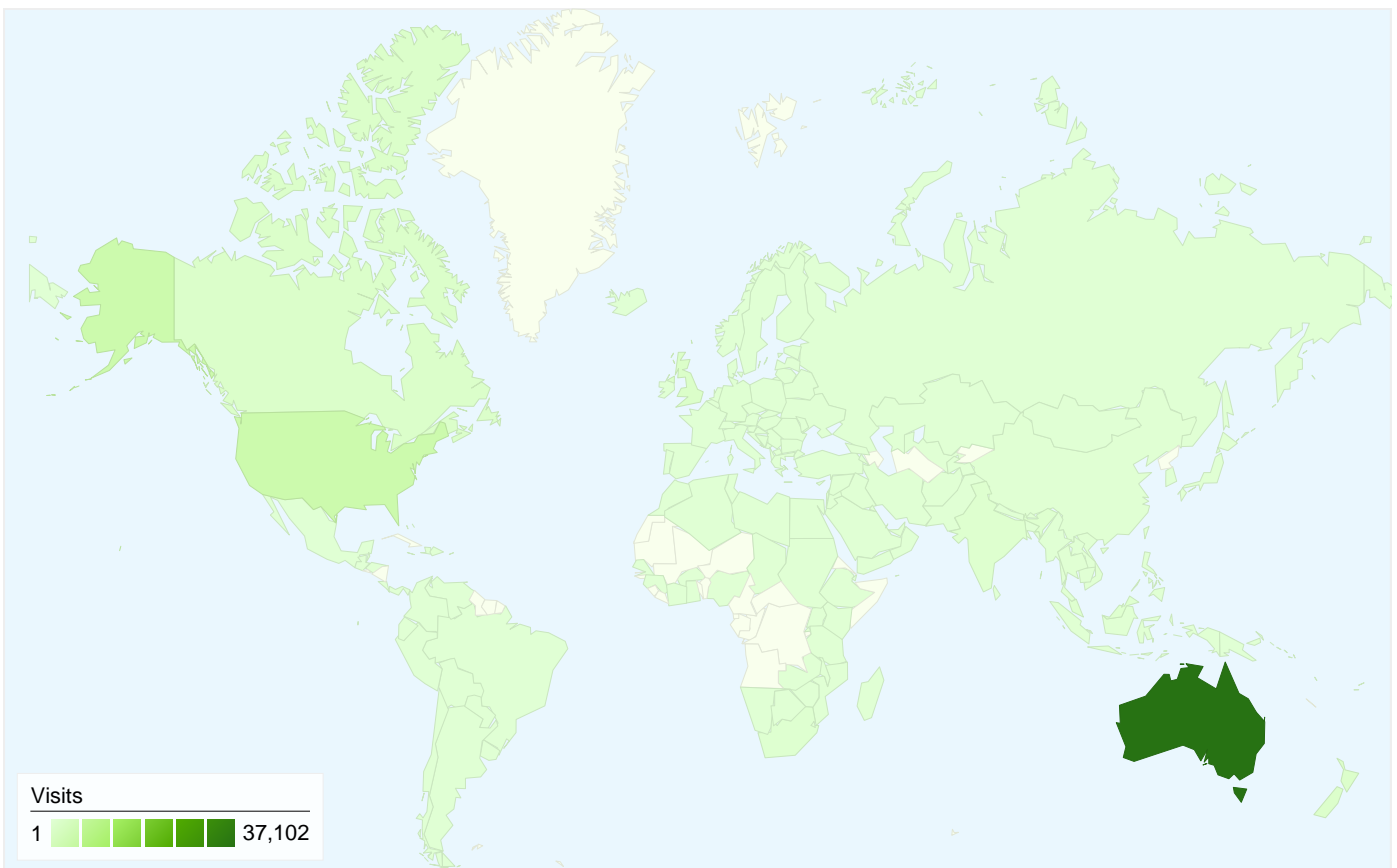

44,406 people visited this site

 **51,422 Visits**

 **44,406 Absolute Unique Visitors**

 **123,949 Pageviews**

 **2.41 Average Pageviews**

 **00:02:06 Time on Site**

 **76.51% Bounce Rate**

 **85.89% New Visits**

All traffic sources sent a total of 51,422 visits

- Direct Traffic**
28,090.00 (54.63%)
- Search Engines**
14,031.00 (27.29%)
- Referring Sites**
9,299.00 (18.08%)
- Other**
2 (> 0.00%)

Top Traffic Sources

Sources	Visits	% visits
(direct) ((none))	28,090	54.63%
google (organic)	12,924	25.13%
lgam.info (referral)	2,151	4.18%
lgam.wikidot.com (referral)	1,483	2.88%
en.wikipedia.org (referral)	1,381	2.69%

Keywords	Visits	% visits
lgam	308	2.20%
sewerage code of australia	213	1.52%
asset management plan	134	0.96%
stormwater pits	108	0.77%
sami seal	95	0.68%

51,422 visits came from 161 countries/territories

Site Usage

Country/Territory	Visits	Pages/Visit	Avg. Time on Site	% New Visits	Bounce Rate
Australia	37,102	2.63	00:02:32	82.73%	74.85%
United States	4,361	1.64	00:00:34	96.77%	83.42%
United Kingdom	1,233	1.71	00:00:43	94.08%	81.67%
Canada	1,114	1.82	00:00:41	96.59%	84.29%
New Zealand	1,002	2.03	00:01:00	93.21%	78.84%
India	623	1.90	00:00:53	87.96%	73.68%
Malaysia	565	2.48	00:01:45	90.62%	72.92%
South Africa	475	2.42	00:01:20	96.63%	83.58%
Singapore	245	1.42	00:00:29	97.14%	91.02%
Germany	245	1.75	00:01:05	92.65%	83.67%