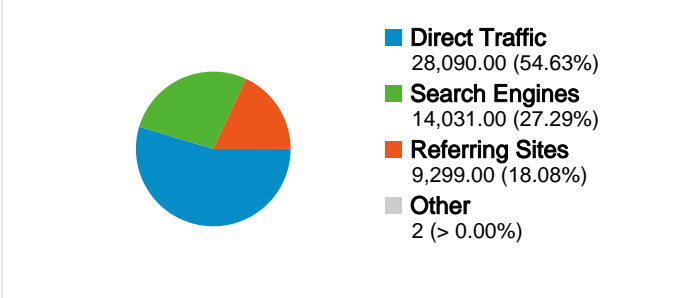

Traffic Sources Overview

Content Overview

Pages	Pageviews	% Pageviews
/	5,146	4.15%
/asset-management	3,418	2.76%
/system:recent-changes	2,712	2.19%
/system:members	2,168	1.75%
/australian-business-	2,164	1.75%