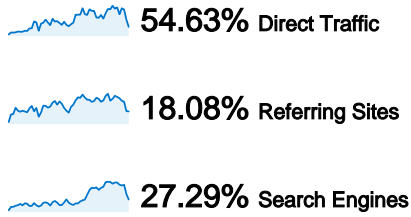

Site Usage

51,422 Visits

76.51% Bounce Rate

123,949 Pageviews

00:02:06 Avg. Time on Site

2.41 Pages/Visit

85.89% % New Visits

Visitors Overview

44,406 people visited this site

 **51,422 Visits**

 **44,406 Absolute Unique Visitors**

 **123,949 Pageviews**

 **2.41 Average Pageviews**

 **00:02:06 Time on Site**

 **76.51% Bounce Rate**

 **85.89% New Visits**

All traffic sources sent a total of 51,422 visits

- Direct Traffic**
28,090.00 (54.63%)
- Search Engines**
14,031.00 (27.29%)
- Referring Sites**
9,299.00 (18.08%)
- Other**
2 (> 0.00%)

Top Traffic Sources