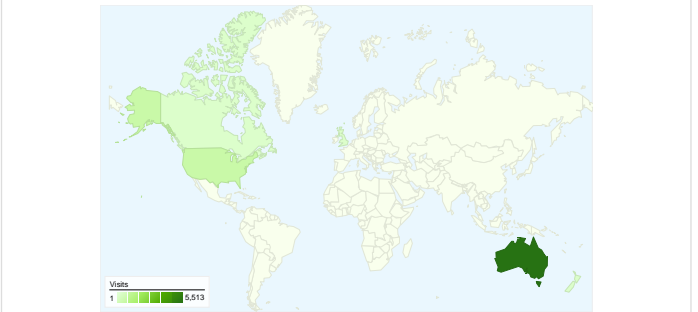

Map Overlay