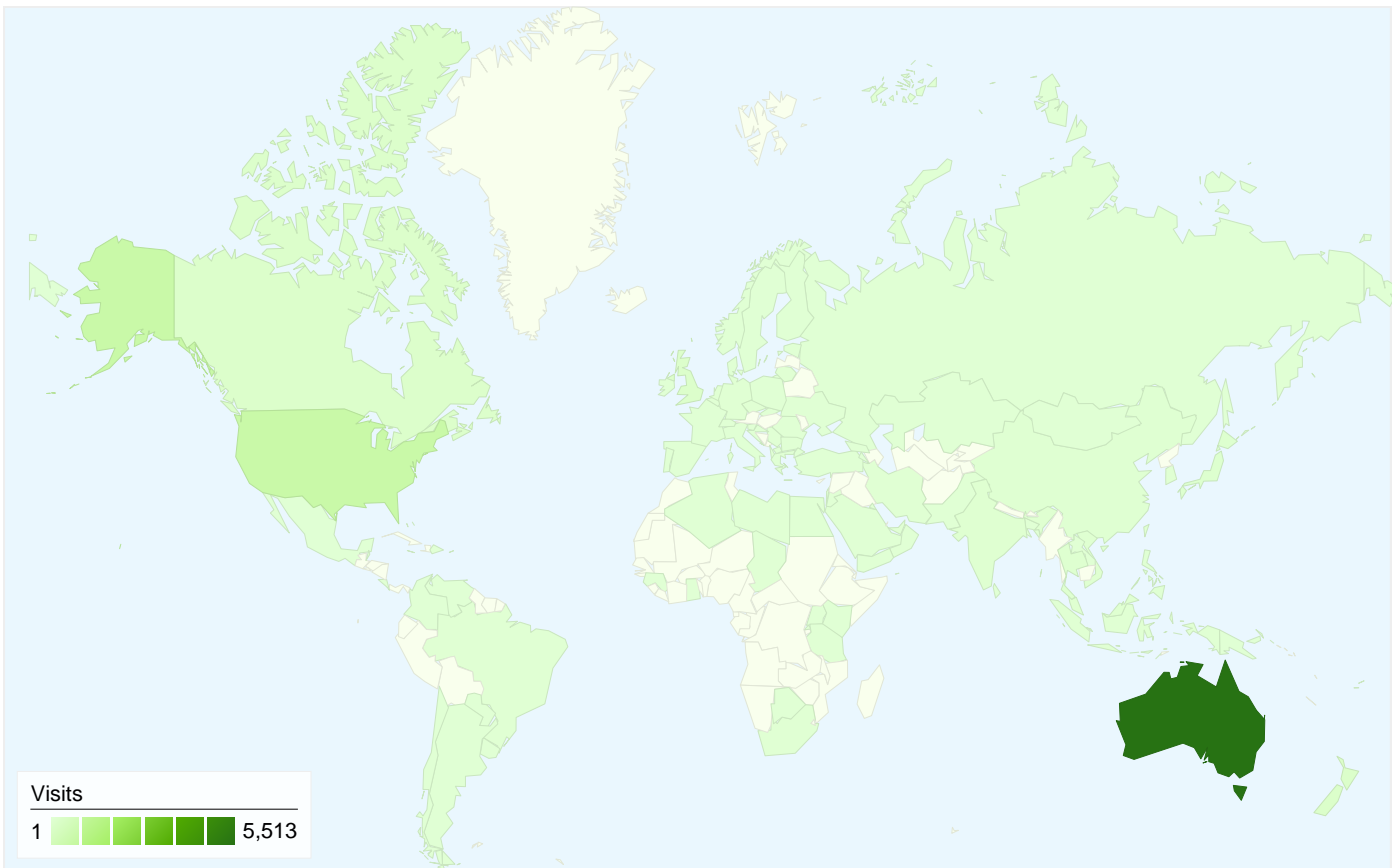

7,110 people visited this site

7,742 Visits

7,110 Absolute Unique Visitors

15,162 Pageviews

1.96 Average Pageviews

00:01:26 Time on Site

84.19% Bounce Rate

90.47% New Visits

All traffic sources sent a total of 7,742 visits

- 53.91%** Direct Traffic
- 13.70%** Referring Sites
- 32.38%** Search Engines

- **Direct Traffic**
4,174.00 (53.91%)
- **Search Engines**
2,507.00 (32.38%)
- **Referring Sites**
1,061.00 (13.70%)

Top Traffic Sources

Sources	Visits	% visits	Keywords	Visits	% visits
(direct) ((none))	4,174	53.91%	sewerage code of australia	49	1.95%
google (organic)	2,230	28.80%	west australia shire councils	47	1.87%
lgam.wikidot.com (referral)	246	3.18%	lgam	39	1.56%
lgam.info (referral)	195	2.52%	abef	27	1.08%
search (organic)	140	1.81%	local government accountants	23	0.92%

7,742 visits came from 97 countries/territories

Site Usage

Country/Territory	Visits	Pages/Visit	Avg. Time on Site	% New Visits	Bounce Rate
Australia	5,513	2.07	00:01:35	88.99%	83.69%
United States	731	1.29	00:00:12	98.50%	90.42%
New Zealand	168	1.38	00:00:10	95.24%	87.50%
Canada	151	1.73	00:00:24	99.34%	87.42%
United Kingdom	149	1.38	00:00:30	92.62%	87.92%
Japan	97	1.23	00:00:06	100.00%	97.94%
Thailand	72	7.79	00:17:40	18.06%	15.28%
India	63	2.00	00:01:04	98.41%	76.19%
Malaysia	60	1.73	00:00:31	93.33%	78.33%
Vietnam	54	1.00	00:00:00	100.00%	100.00%