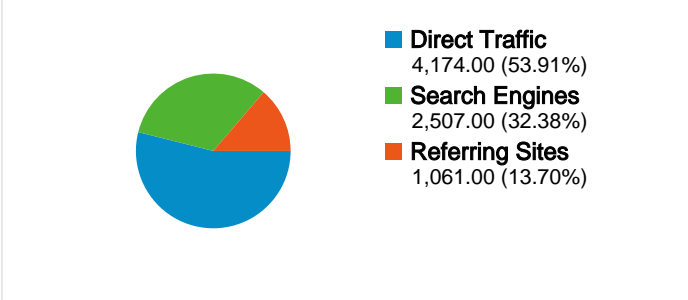

Traffic Sources Overview

Content Overview

Pages	Pageviews	% Pageviews
/	490	3.23%
/asset-management	392	2.59%
/system:members	294	1.94%
/australian-business-	258	1.70%
/system:recent-changes	254	1.68%