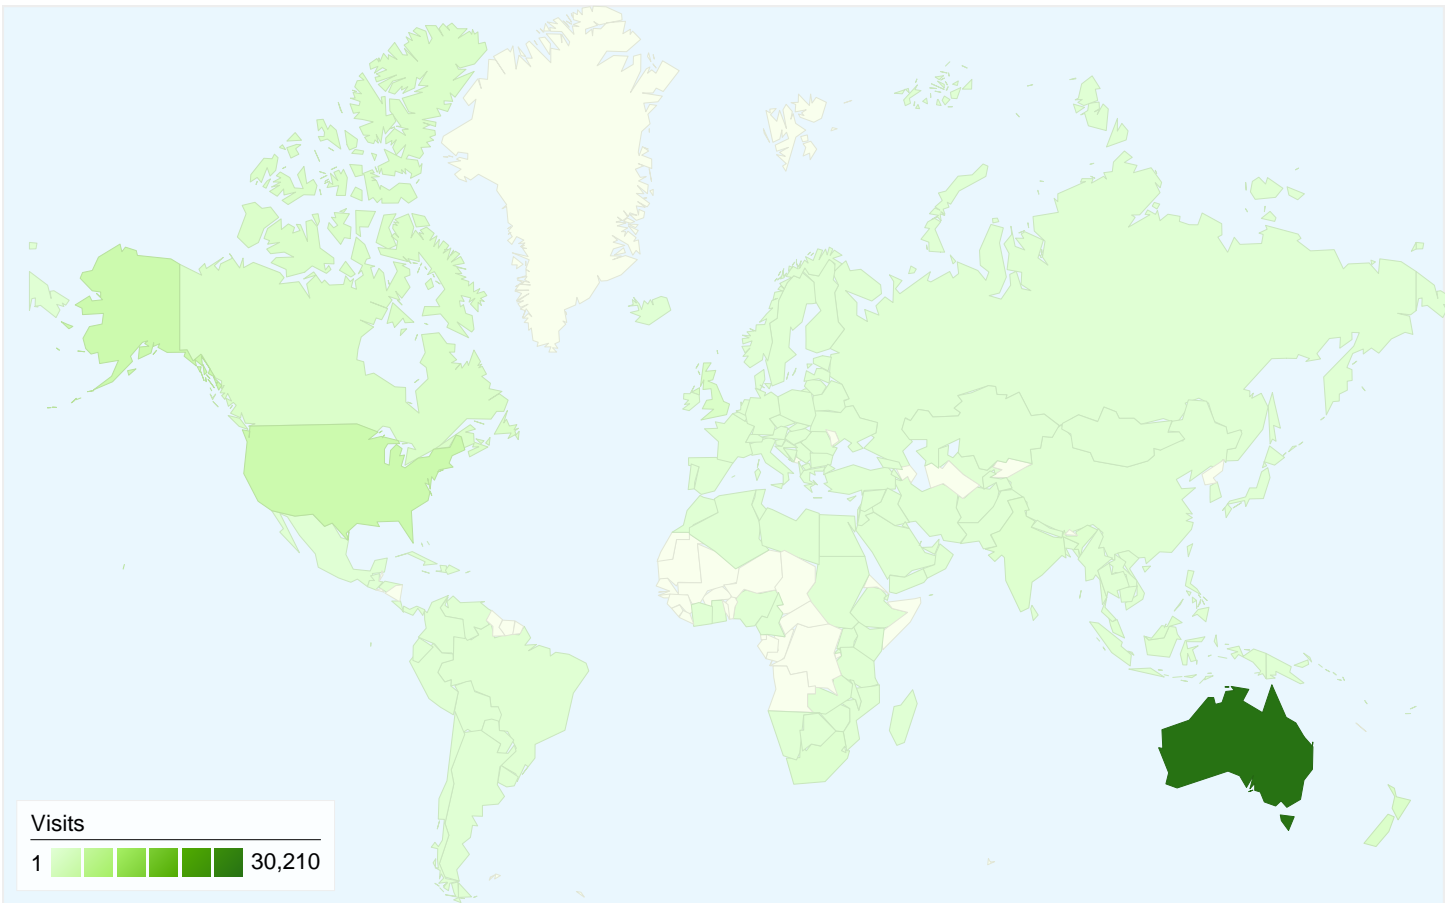

Visitors
30,981

Map Overlay

Traffic Sources Overview

Content Overview

Pages	Pageviews	% Pageviews
/	9,563	5.96%
/system:recent-changes	5,379	3.35%
/asset-management	4,744	2.96%
/system:members	3,372	2.10%
/start	3,319	2.07%

30,981 people visited this site

 **41,275** Visits

 **30,981** Absolute Unique Visitors

 **160,357** Pageviews

 **3.89** Average Pageviews

 **00:04:12** Time on Site

 **61.52%** Bounce Rate

 **74.74%** New Visits

All traffic sources sent a total of 41,275 visits

-  **54.74%** Direct Traffic
-  **24.28%** Referring Sites
-  **20.94%** Search Engines

- **Direct Traffic**
22,602.00 (54.76%)
- **Referring Sites**
10,023.00 (24.28%)
- **Search Engines**
8,645.00 (20.94%)
- **Other**
5 (0.01%)

41,275 visits came from 157 countries/territories

Site Usage

Visits 41,275 % of Site Total: 100.00%	Pages/Visit 3.89 Site Avg: 3.89 (0.00%)	Avg. Time on Site 00:04:12 Site Avg: 00:04:12 (0.00%)	% New Visits 74.76% Site Avg: 74.74% (0.03%)	Bounce Rate 61.52% Site Avg: 61.52% (0.00%)	
Country/Territory	Visits	Pages/Visit	Avg. Time on Site	% New Visits	Bounce Rate
Australia	30,210	4.48	00:05:17	68.09%	56.97%
United States	3,423	2.09	00:00:56	94.27%	75.58%
United Kingdom	1,083	1.85	00:00:51	94.55%	76.92%
New Zealand	974	3.24	00:01:44	88.50%	60.78%
Canada	940	2.66	00:01:29	94.79%	76.60%
India	462	2.21	00:01:18	87.23%	65.80%
South Africa	433	2.91	00:01:55	95.38%	76.44%
Malaysia	358	3.20	00:02:25	86.59%	67.32%
Singapore	190	1.48	00:00:31	97.37%	88.42%