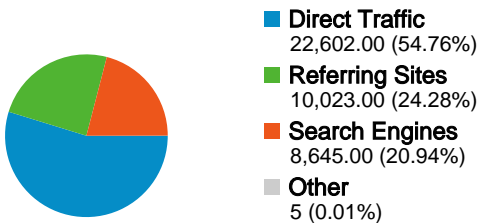

Traffic Sources Overview

Content Overview

Pages	Pageviews	% Pageviews
/	9,563	5.96%
/system:recent-changes	5,379	3.35%
/asset-management	4,744	2.96%
/system:members	3,372	2.10%
/start	3,319	2.07%