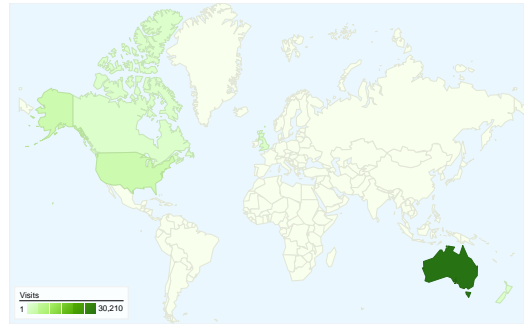

Site Usage

 **41,275** Visits

 **61.52%** Bounce Rate

 **160,357** Pageviews

 **00:04:12** Avg. Time on Site

 **3.89** Pages/Visit

 **74.74%** % New Visits

Visitors Overview

Visitors
30,981

Map Overlay

Traffic Sources Overview

Content Overview

Pages	Pageviews	% Pageviews
/	9,563	5.96%
/system:recent-changes	5,379	3.35%
/asset-management	4,744	2.96%
/system:members	3,372	2.10%
/start	3,319	2.07%

All traffic sources sent a total of 41,275 visits

-  **54.74%** Direct Traffic
-  **24.28%** Referring Sites
-  **20.94%** Search Engines

- **Direct Traffic**
22,602.00 (54.76%)
- **Referring Sites**
10,023.00 (24.28%)
- **Search Engines**
8,645.00 (20.94%)
- **Other**
5 (0.01%)

41,275 visits came from 157 countries/territories

Site Usage

Visits 41,275 % of Site Total: 100.00%	Pages/Visit 3.89 Site Avg: 3.89 (0.00%)	Avg. Time on Site 00:04:12 Site Avg: 00:04:12 (0.00%)	% New Visits 74.76% Site Avg: 74.74% (0.03%)	Bounce Rate 61.52% Site Avg: 61.52% (0.00%)	
Country/Territory	Visits	Pages/Visit	Avg. Time on Site	% New Visits	Bounce Rate
Australia	30,210	4.48	00:05:17	68.09%	56.97%
United States	3,423	2.09	00:00:56	94.27%	75.58%
United Kingdom	1,083	1.85	00:00:51	94.55%	76.92%
New Zealand	974	3.24	00:01:44	88.50%	60.78%
Canada	940	2.66	00:01:29	94.79%	76.60%
India	462	2.21	00:01:18	87.23%	65.80%
South Africa	433	2.91	00:01:55	95.38%	76.44%
Malaysia	358	3.20	00:02:25	86.59%	67.32%
Singapore	190	1.48	00:00:31	97.37%	88.42%