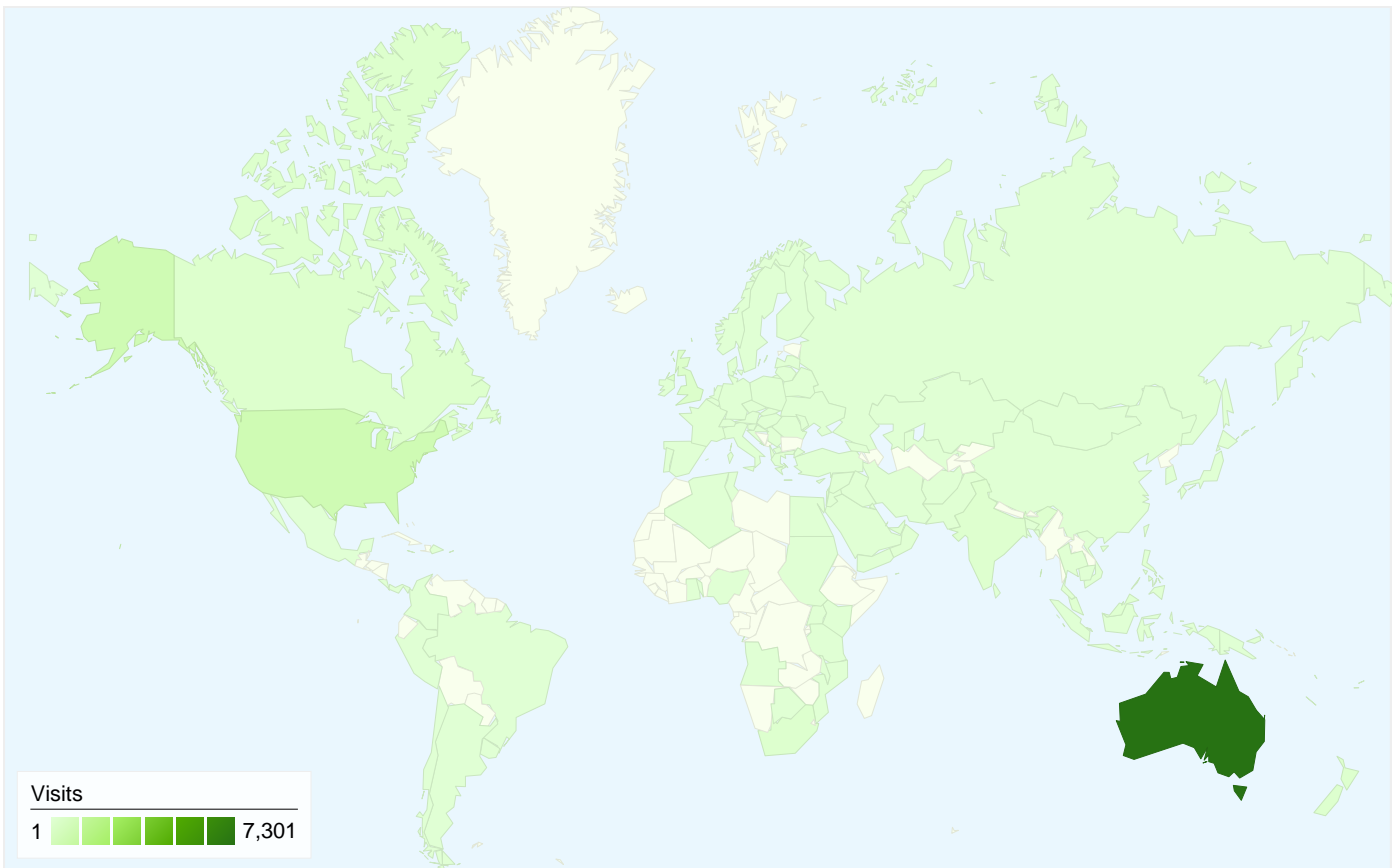

All traffic sources sent a total of 9,645 visits

54.57% Direct Traffic

11.88% Referring Sites

33.55% Search Engines

- Direct Traffic
5,263.00 (54.57%)
- Search Engines
3,236.00 (33.55%)
- Referring Sites
1,146.00 (11.88%)

Top Traffic Sources

Sources	Visits	% visits	Keywords	Visits	% visits
(direct) ((none))	5,263	54.57%	sewerage code of australia	67	2.07%
google (organic)	2,993	31.03%	shared path	57	1.76%
lgam.info (referral)	253	2.62%	table drain	45	1.39%
lgam.wikidot.com (referral)	197	2.04%	lgam	29	0.90%
google.com.au (referral)	189	1.96%	asset management plan	27	0.83%

9,645 visits came from 115 countries/territories

Site Usage

Country/Territory	Visits	Pages/Visit	Avg. Time on Site	% New Visits	Bounce Rate
Australia	7,301	2.05	00:01:47	90.41%	84.81%
United States	711	1.51	00:00:28	97.61%	87.20%
United Kingdom	204	1.52	00:00:29	93.14%	85.29%
Canada	153	1.61	00:00:27	98.04%	86.27%
South Africa	138	1.44	00:00:36	98.55%	94.93%
New Zealand	134	2.13	00:01:38	89.55%	76.87%
India	115	1.47	00:00:20	86.96%	86.09%
Malaysia	75	1.63	00:01:39	88.00%	74.67%
Singapore	65	1.68	00:01:11	90.77%	89.23%
United Arab Emirates	47	1.34	00:00:34	57.45%	91.49%