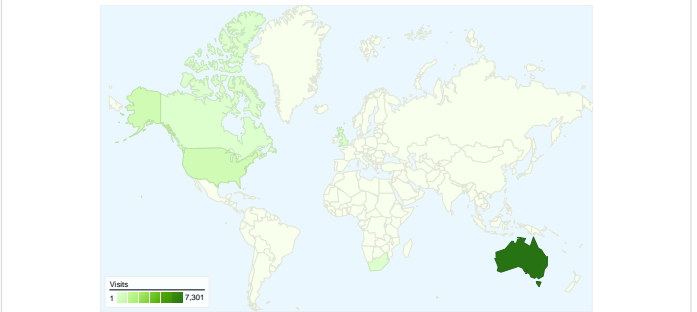

Site Usage

9,645 Visits

84.99% Bounce Rate

18,479 Pageviews

00:01:30 Avg. Time on Site

1.92 Pages/Visit

91.32% % New Visits

Visitors Overview

Map Overlay

Traffic Sources Overview

Content Overview

Pages	Pageviews	% Pageviews
/	629	3.40%
/asset-management	553	2.99%
/system:members	437	2.36%
/system:recent-changes	345	1.87%
/start	237	1.28%

8,957 people visited this site

All traffic sources sent a total of 9,645 visits

54.57% Direct Traffic

11.88% Referring Sites

33.55% Search Engines

- Direct Traffic
5,263.00 (54.57%)
- Search Engines
3,236.00 (33.55%)
- Referring Sites
1,146.00 (11.88%)

9,645 visits came from 115 countries/territories

Site Usage

Country/Territory	Visits	Pages/Visit	Avg. Time on Site	% New Visits	Bounce Rate
Australia	7,301	2.05	00:01:47	90.41%	84.81%
United States	711	1.51	00:00:28	97.61%	87.20%
United Kingdom	204	1.52	00:00:29	93.14%	85.29%
Canada	153	1.61	00:00:27	98.04%	86.27%
South Africa	138	1.44	00:00:36	98.55%	94.93%
New Zealand	134	2.13	00:01:38	89.55%	76.87%
India	115	1.47	00:00:20	86.96%	86.09%
Malaysia	75	1.63	00:01:39	88.00%	74.67%
Singapore	65	1.68	00:01:11	90.77%	89.23%
United Arab Emirates	47	1.34	00:00:34	57.45%	91.49%