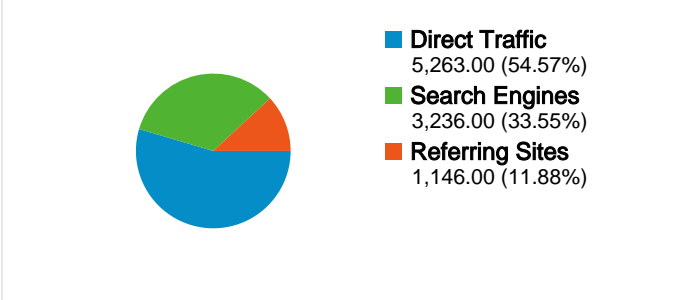

Site Usage

9,645 Visits

84.99% Bounce Rate

18,479 Pageviews

00:01:30 Avg. Time on Site

1.92 Pages/Visit

91.32% % New Visits

Visitors Overview

Map Overlay

Traffic Sources Overview

Content Overview

Pages	Pageviews	% Pageviews
/	629	3.40%
/asset-management	553	2.99%
/system:members	437	2.36%
/system:recent-changes	345	1.87%
/start	237	1.28%

8,957 people visited this site

All traffic sources sent a total of 9,645 visits

54.57% Direct Traffic

11.88% Referring Sites

33.55% Search Engines

- Direct Traffic
5,263.00 (54.57%)
- Search Engines
3,236.00 (33.55%)
- Referring Sites
1,146.00 (11.88%)

9,645 visits came from 115 countries/territories

Site Usage

Country/Territory	Visits	Pages/Visit	Avg. Time on Site	% New Visits	Bounce Rate
Australia	7,301	2.05	00:01:47	90.41%	84.81%
United States	711	1.51	00:00:28	97.61%	87.20%
United Kingdom	204	1.52	00:00:29	93.14%	85.29%
Canada	153	1.61	00:00:27	98.04%	86.27%
South Africa	138	1.44	00:00:36	98.55%	94.93%
New Zealand	134	2.13	00:01:38	89.55%	76.87%
India	115	1.47	00:00:20	86.96%	86.09%
Malaysia	75	1.63	00:01:39	88.00%	74.67%
Singapore	65	1.68	00:01:11	90.77%	89.23%
United Arab Emirates	47	1.34	00:00:34	57.45%	91.49%